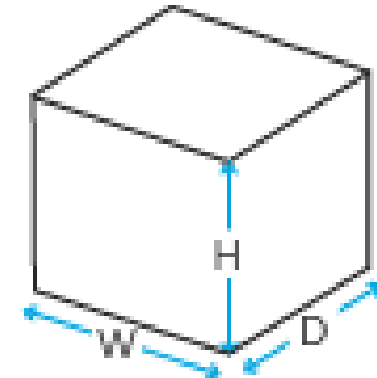

Jonesco HRE56 Layflat Hose Box

- HRE56 Layflat hose box
- Will accommodate one number hose reel
- Wall mountable
- Front Loading
- Fully encased box
- Toggle and pin opening mechanism
- Manufactured in the UK

JBHRE56

| | |
|---------------------|----------------------|
| Internal dimensions | H500 x W395 x D140mm |
| External dimensions | H610 x W500 x D190mm |
| Weight | 5.00kg |